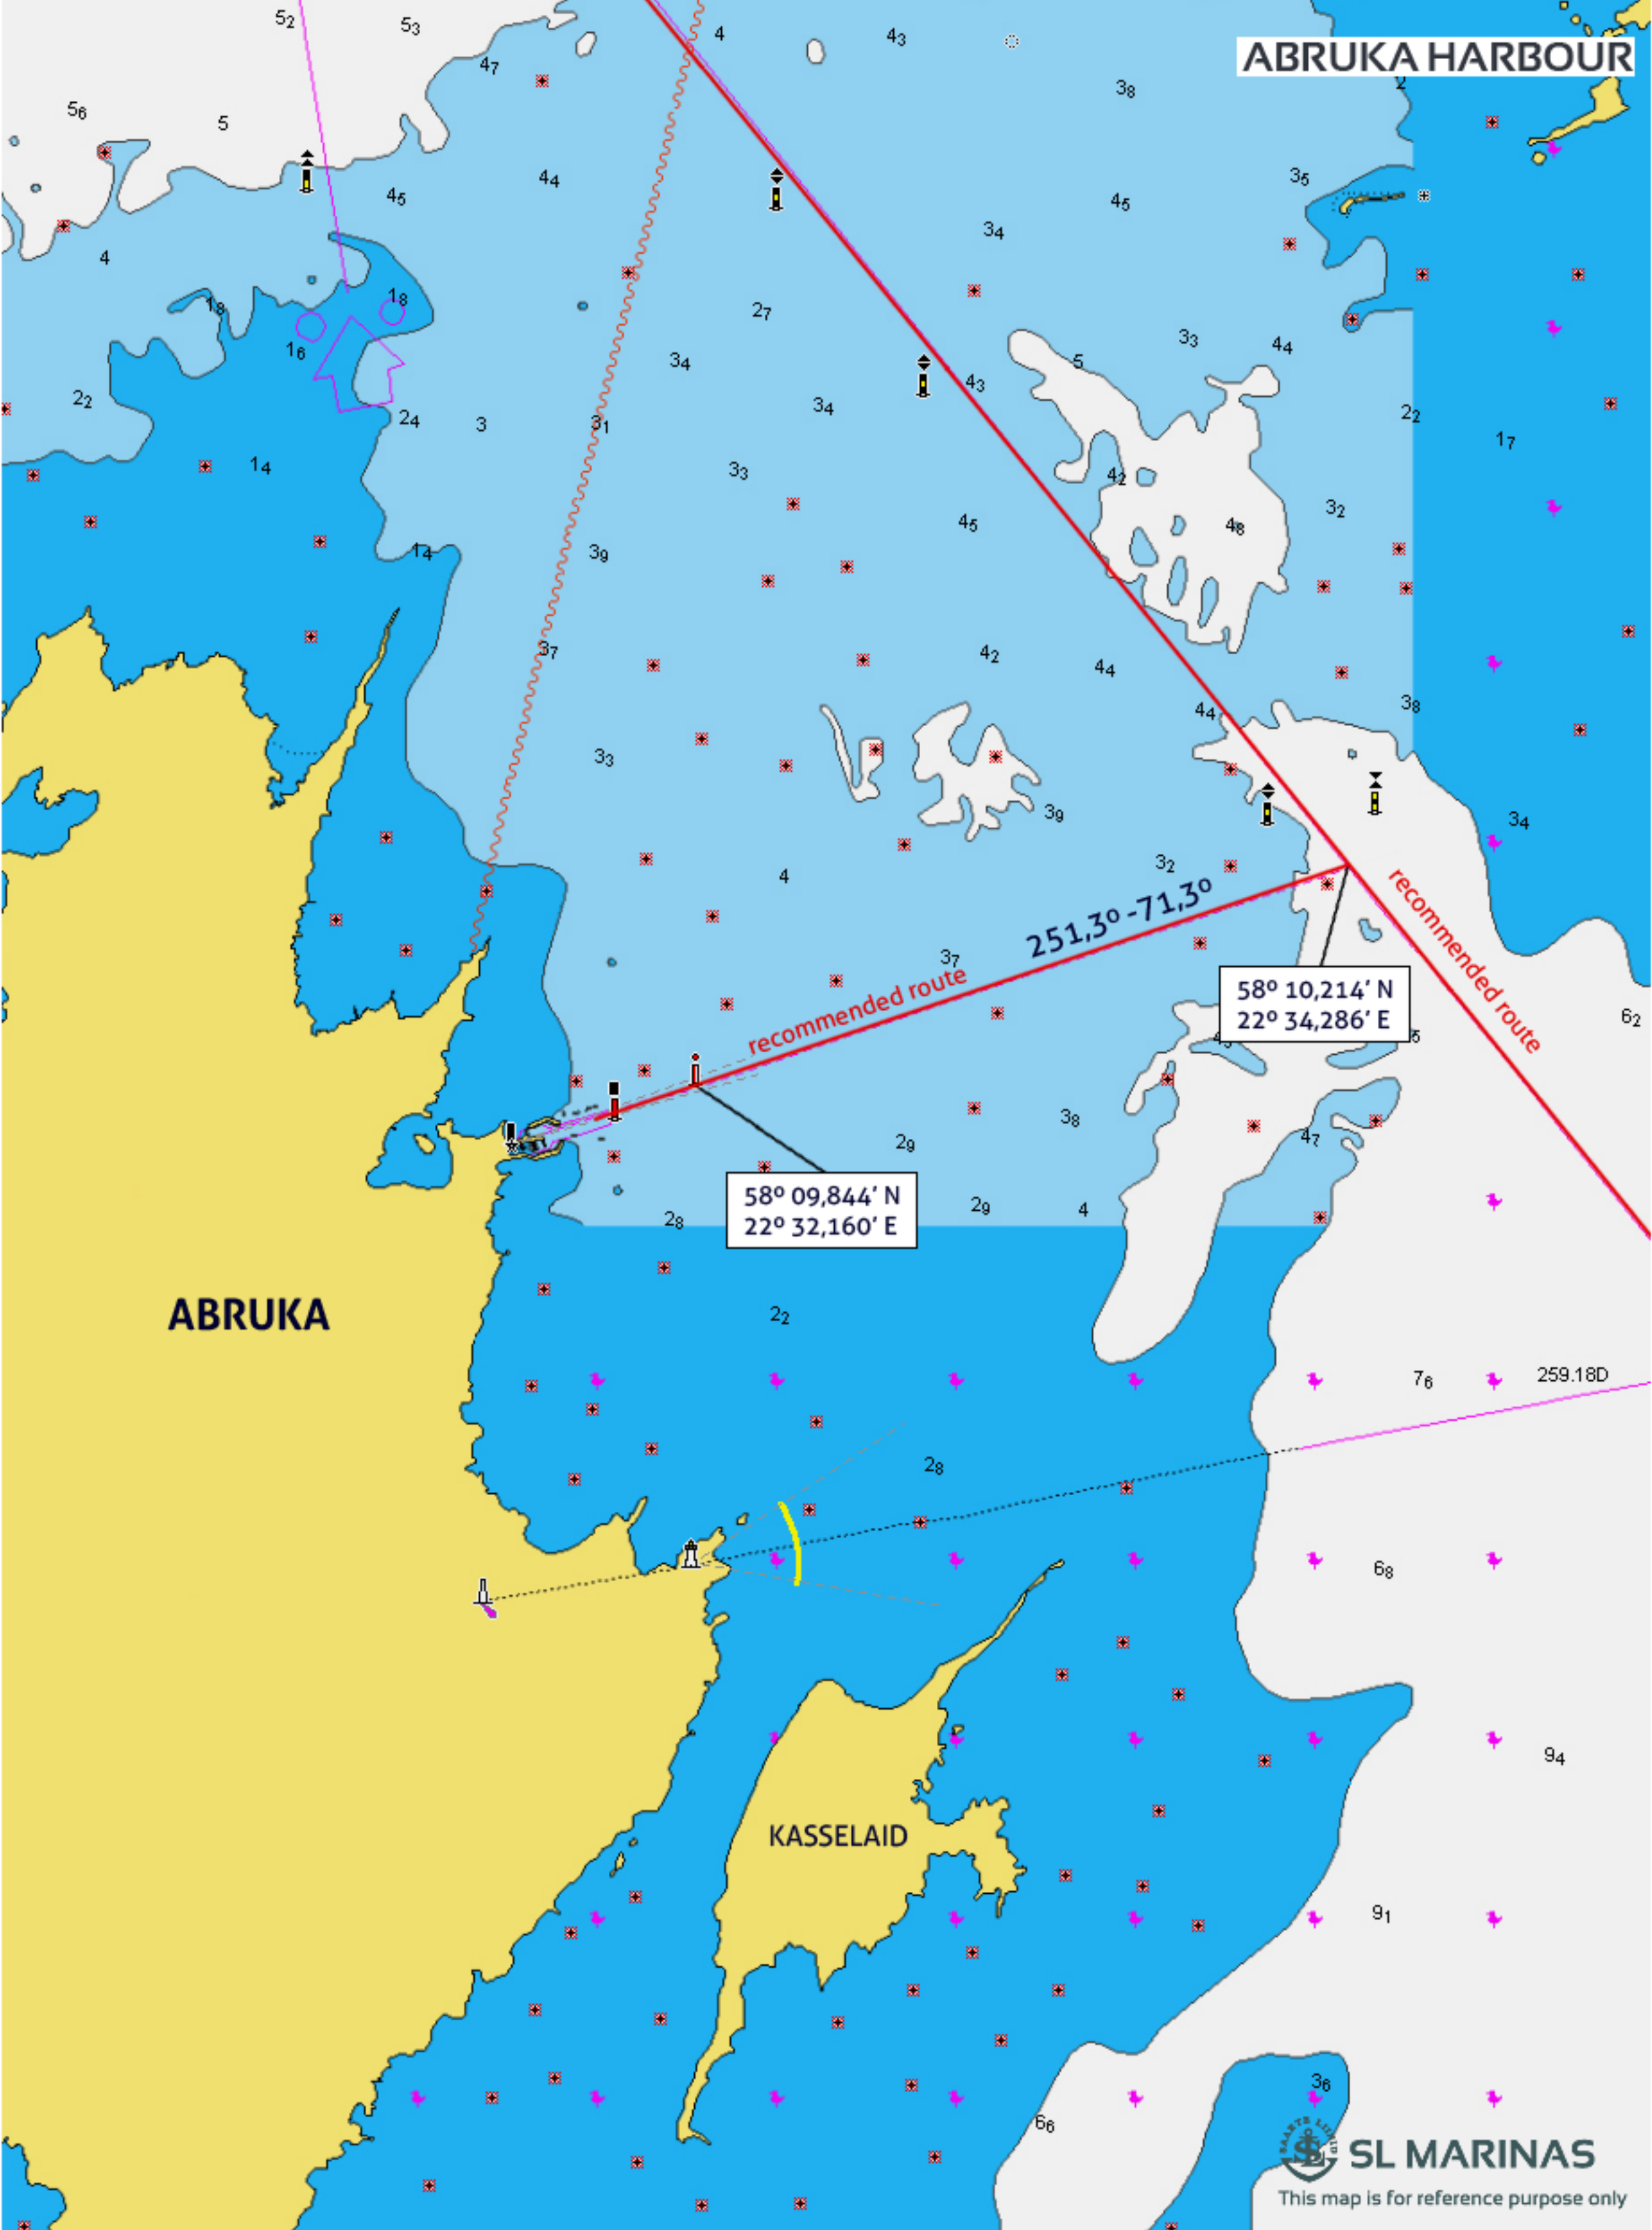

# ABRUKA HARBOUR

ABRUKA

KASSELAIID

58° 09,844' N  
22° 32,160' E

58° 10,214' N  
22° 34,286' E

251.3° - 71.30

recommended route

recommended route